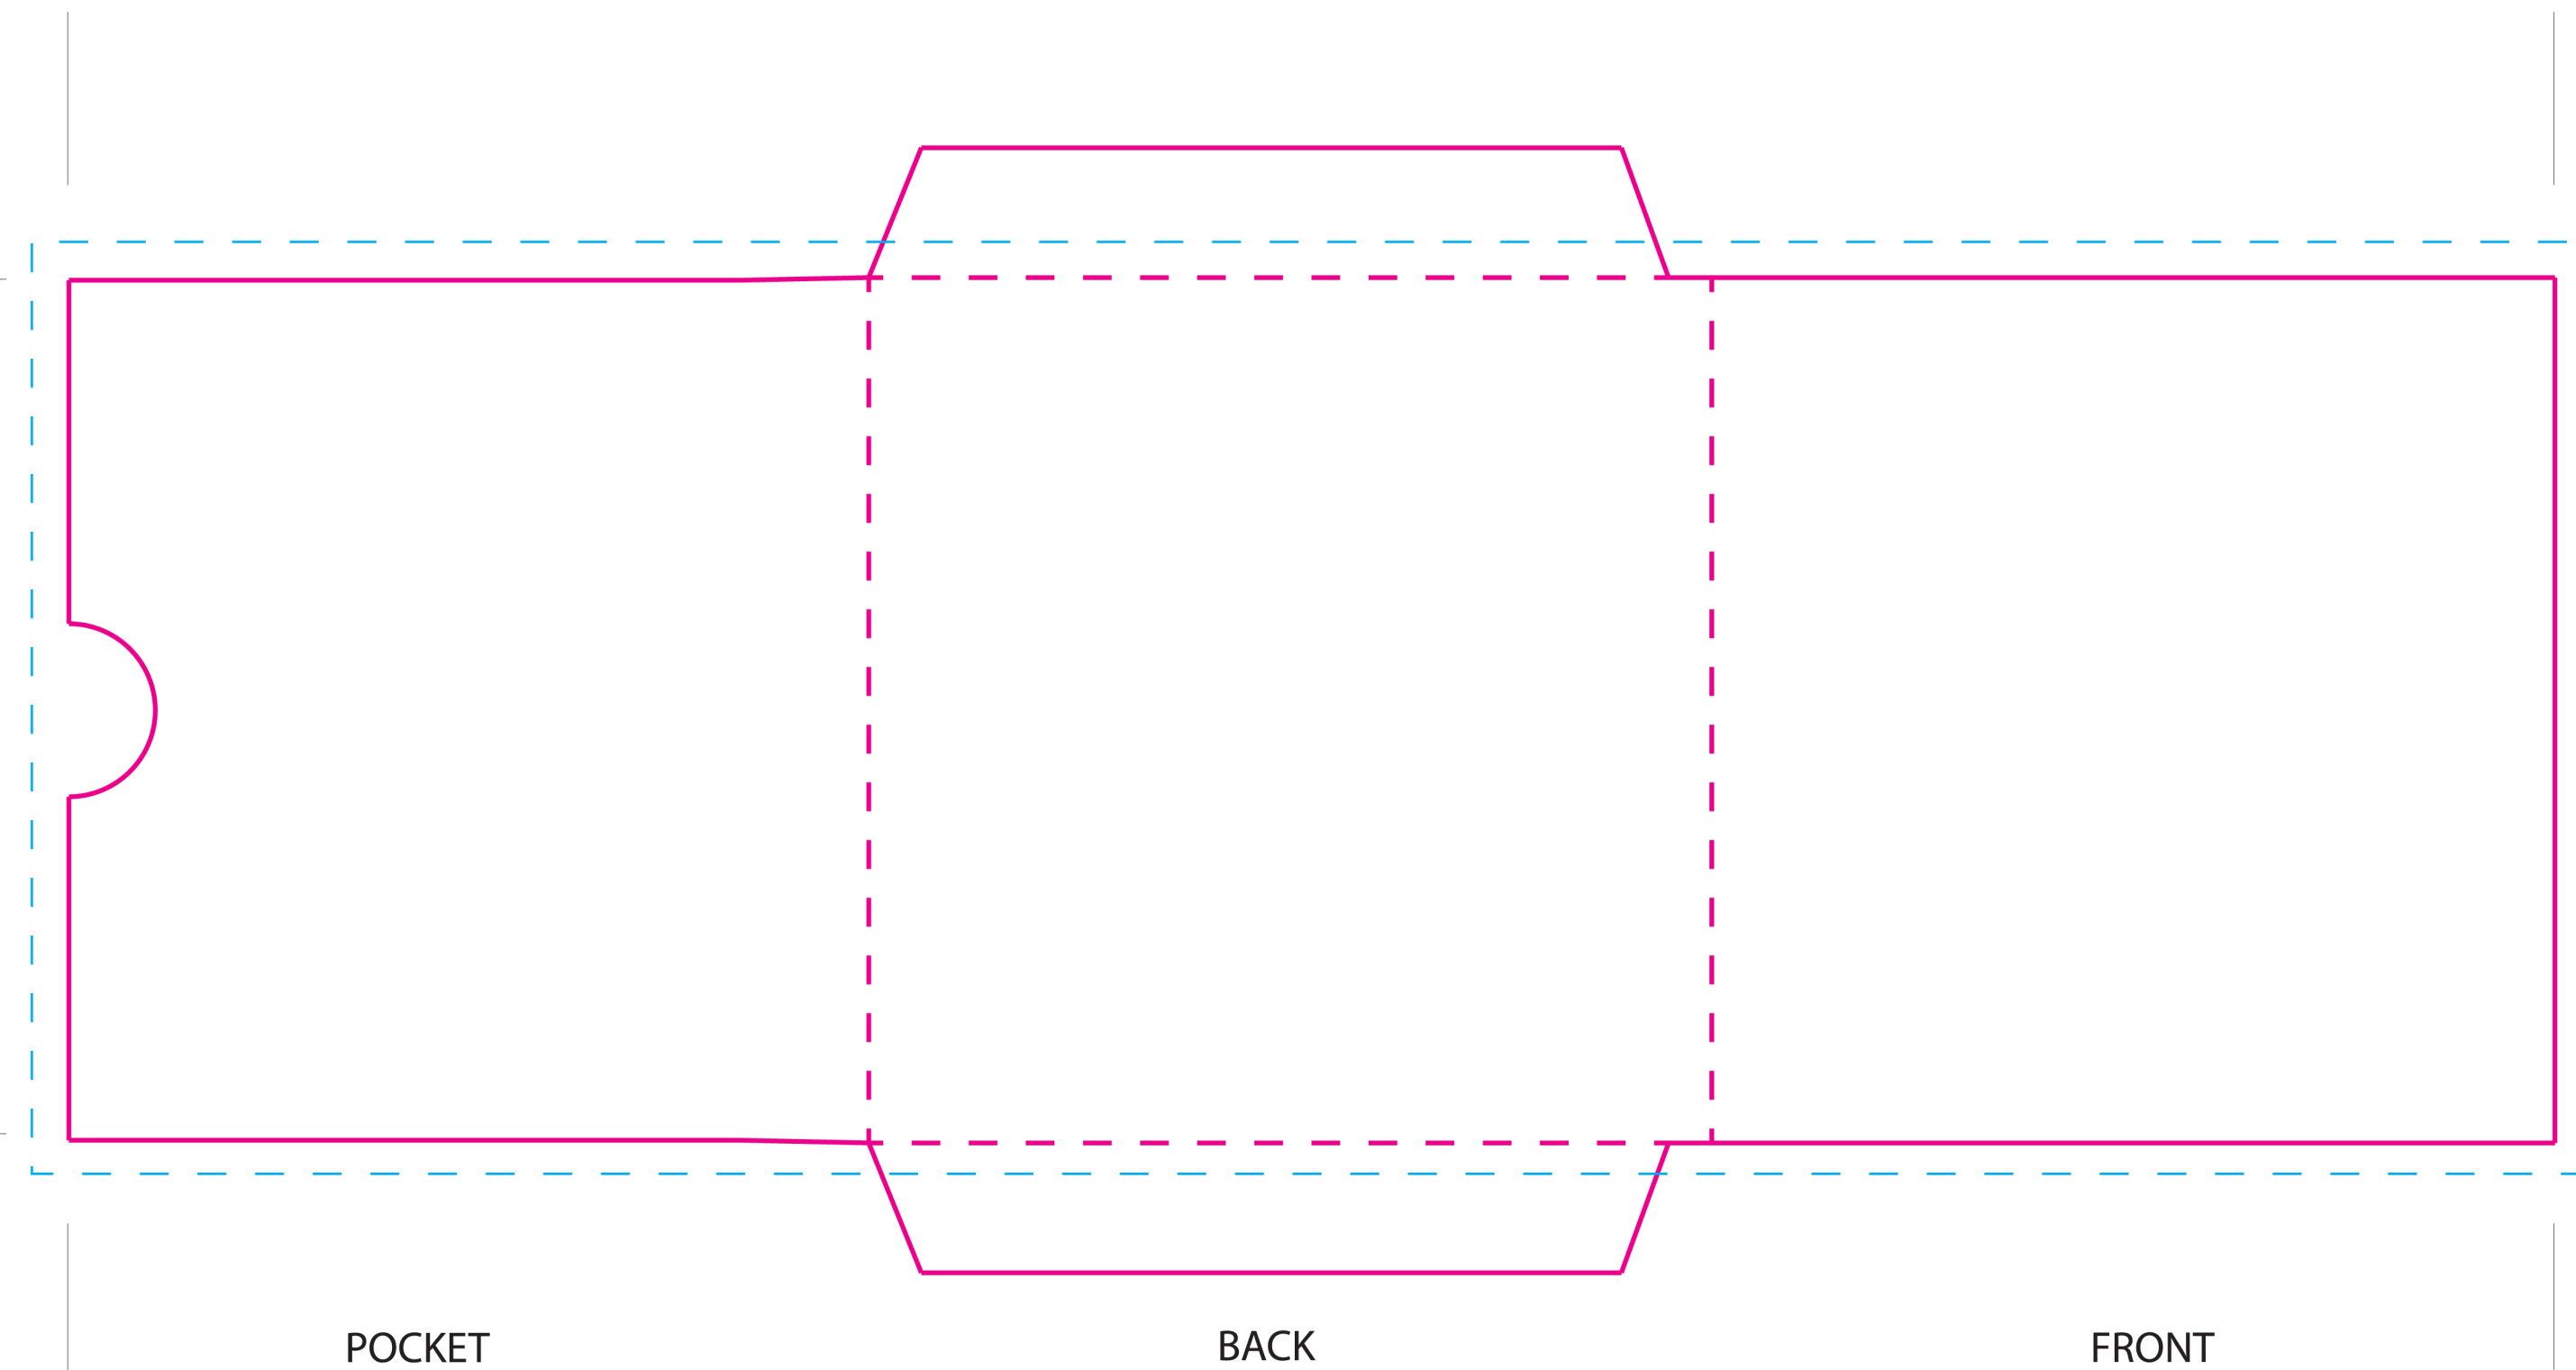

W31 - 4-7/8" X 5" 4-Panel 1-Disc Wallet Sleeve

START OUT RIGHT - be sure your source images are high resolution with at least 300 dpi at 100% of final output size.

Diecut ———
Fold - - - -
Bleed - - - -